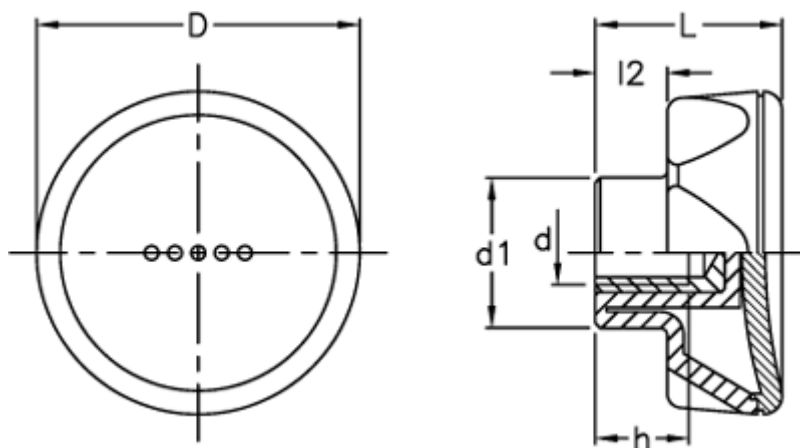

Article number: 23052216315
Description: E+G Lobe knob
ELK.70-B M10-C5 light-blue centre cap

Measures

D	= 70
d1	= 32.5
d 6H	= M10
h	= 18
L	= 35
l2	= 13